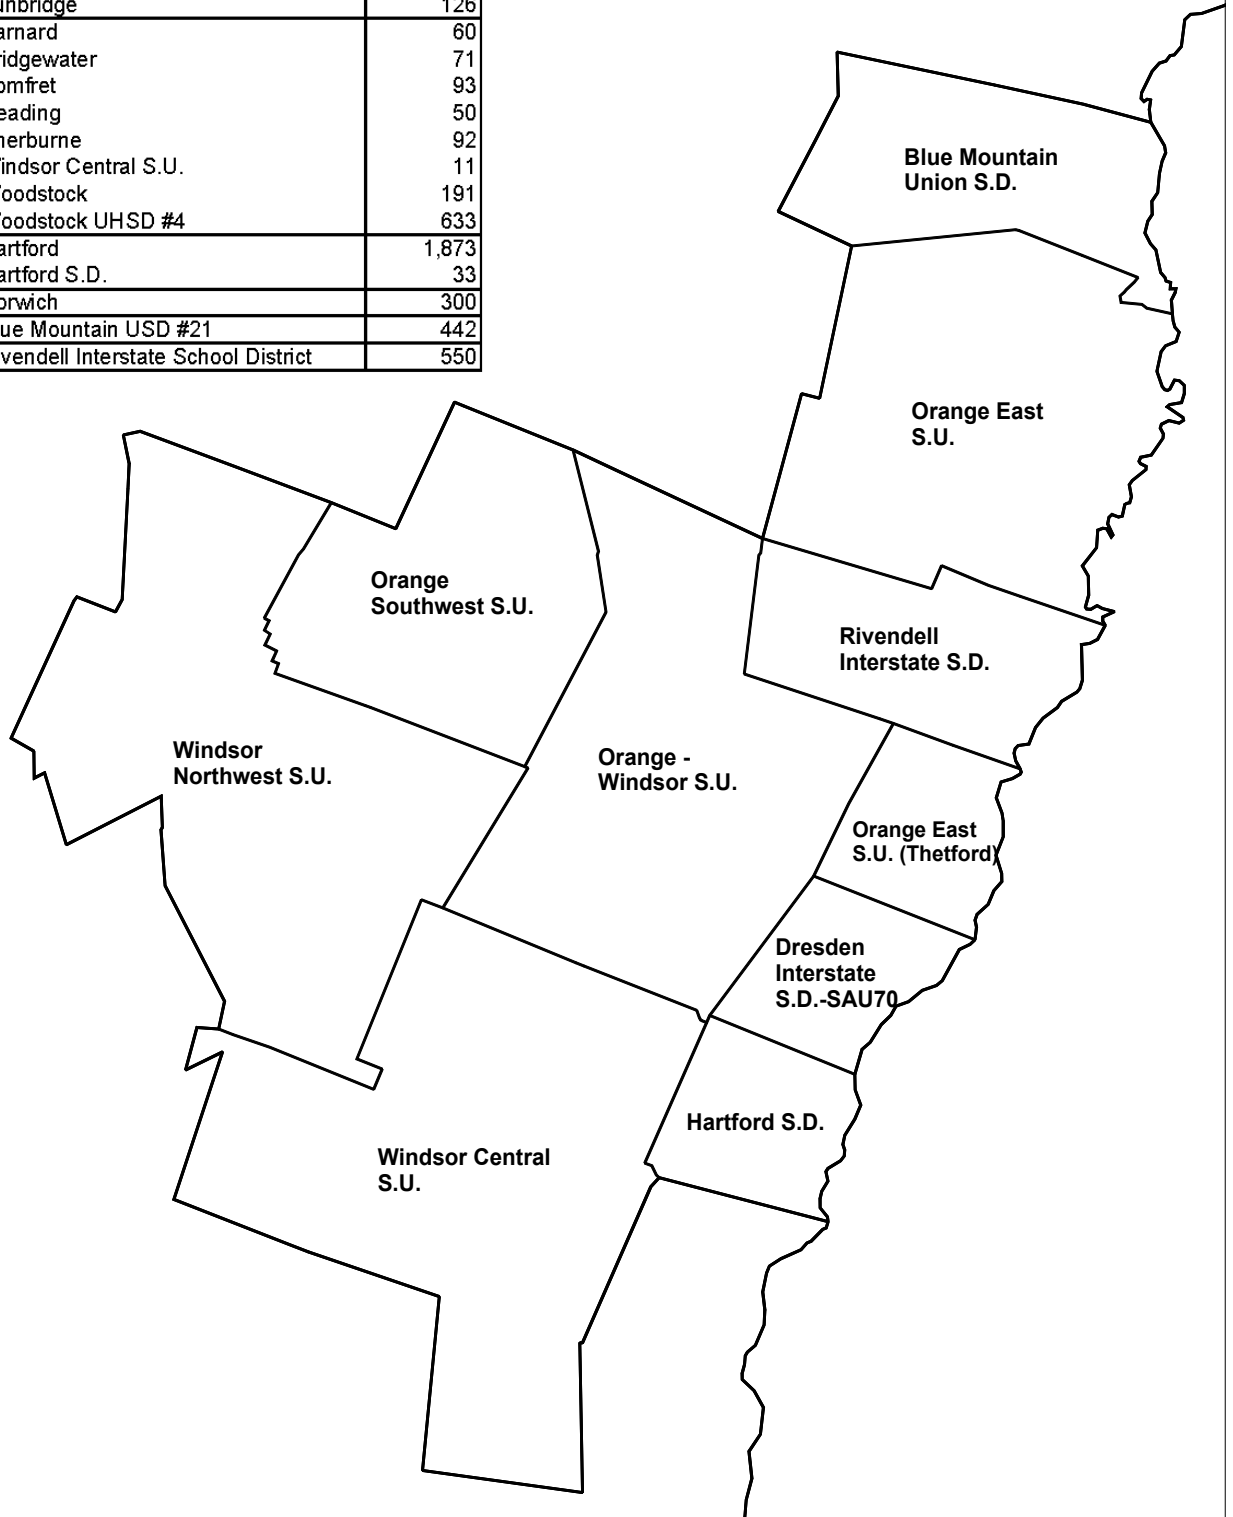

## Chittenden County Existing Structure

S.U. / S. D.	School District	Enrollment
Colchester	Colchester	2,354
	Colchester S.D.	33
Milton	Milton	1,851
Chittenden East S.U.	Bolton	86
	Huntington	135
	Jericho	273
	Mt. Mansfield USD #17	1,922
	Richmond	276
	Underhill ID	120
Chittenden South S.U.	Underhill Town	146
	Essex Comm. Ed. Ctr. UHSD #46	1,533
Chittenden Central S.U.	Essex Junction ID	1,036
	Westford	256
	Champlain Valley UHSD #15	1,362
Chittenden South S.U.	Charlotte	506
	Chittenden South S.U.	61
	Hinesburg	516
	Shelburne	827
	Williston	1,180
Burlington	Burlington	3,815
South Burlington	South Burlington	2,564
Burlington	South Burlington S.D.	103
Winooski	Winooski ID	776
Essex Town	Essex Town	1,312

S.U. / S. D.	School District	Enrollment
Orange East S.U.	Bradford ID	230
	Newbury	154
	Orange East S.U.	44
	Oxbow UHSD #30	448
	Thetford	231
	Waits River Valley USD #36	247
Orange Southwest S.U.	Braintree	104
	Brookfield	108
	Orange Southwest S.U.	16
	Randolph	334
	Randolph UHSD #2	536
Orange Windsor S.U.	Chelsea	207
	Orange Windsor S.U.	10
	Royalton	443
	Sharon	125
	Strafford	110
	Tunbridge	126
Windsor Central S.U.	Barnard	60
	Bridgewater	71
	Pomfret	93
	Reading	50
	Sherburne	92
	Windsor Central S.U.	11
	Woodstock	191
	Woodstock UHSD #4	633
	Hartford	Hartford
Hartford S.D.		33
SAU 70	Norwich	300
Blue Mt. S.D.	Blue Mountain USD #21	442
Rivendell	Rivendell Interstate School District	550

## Orange and Windsor Counties Existing Structure