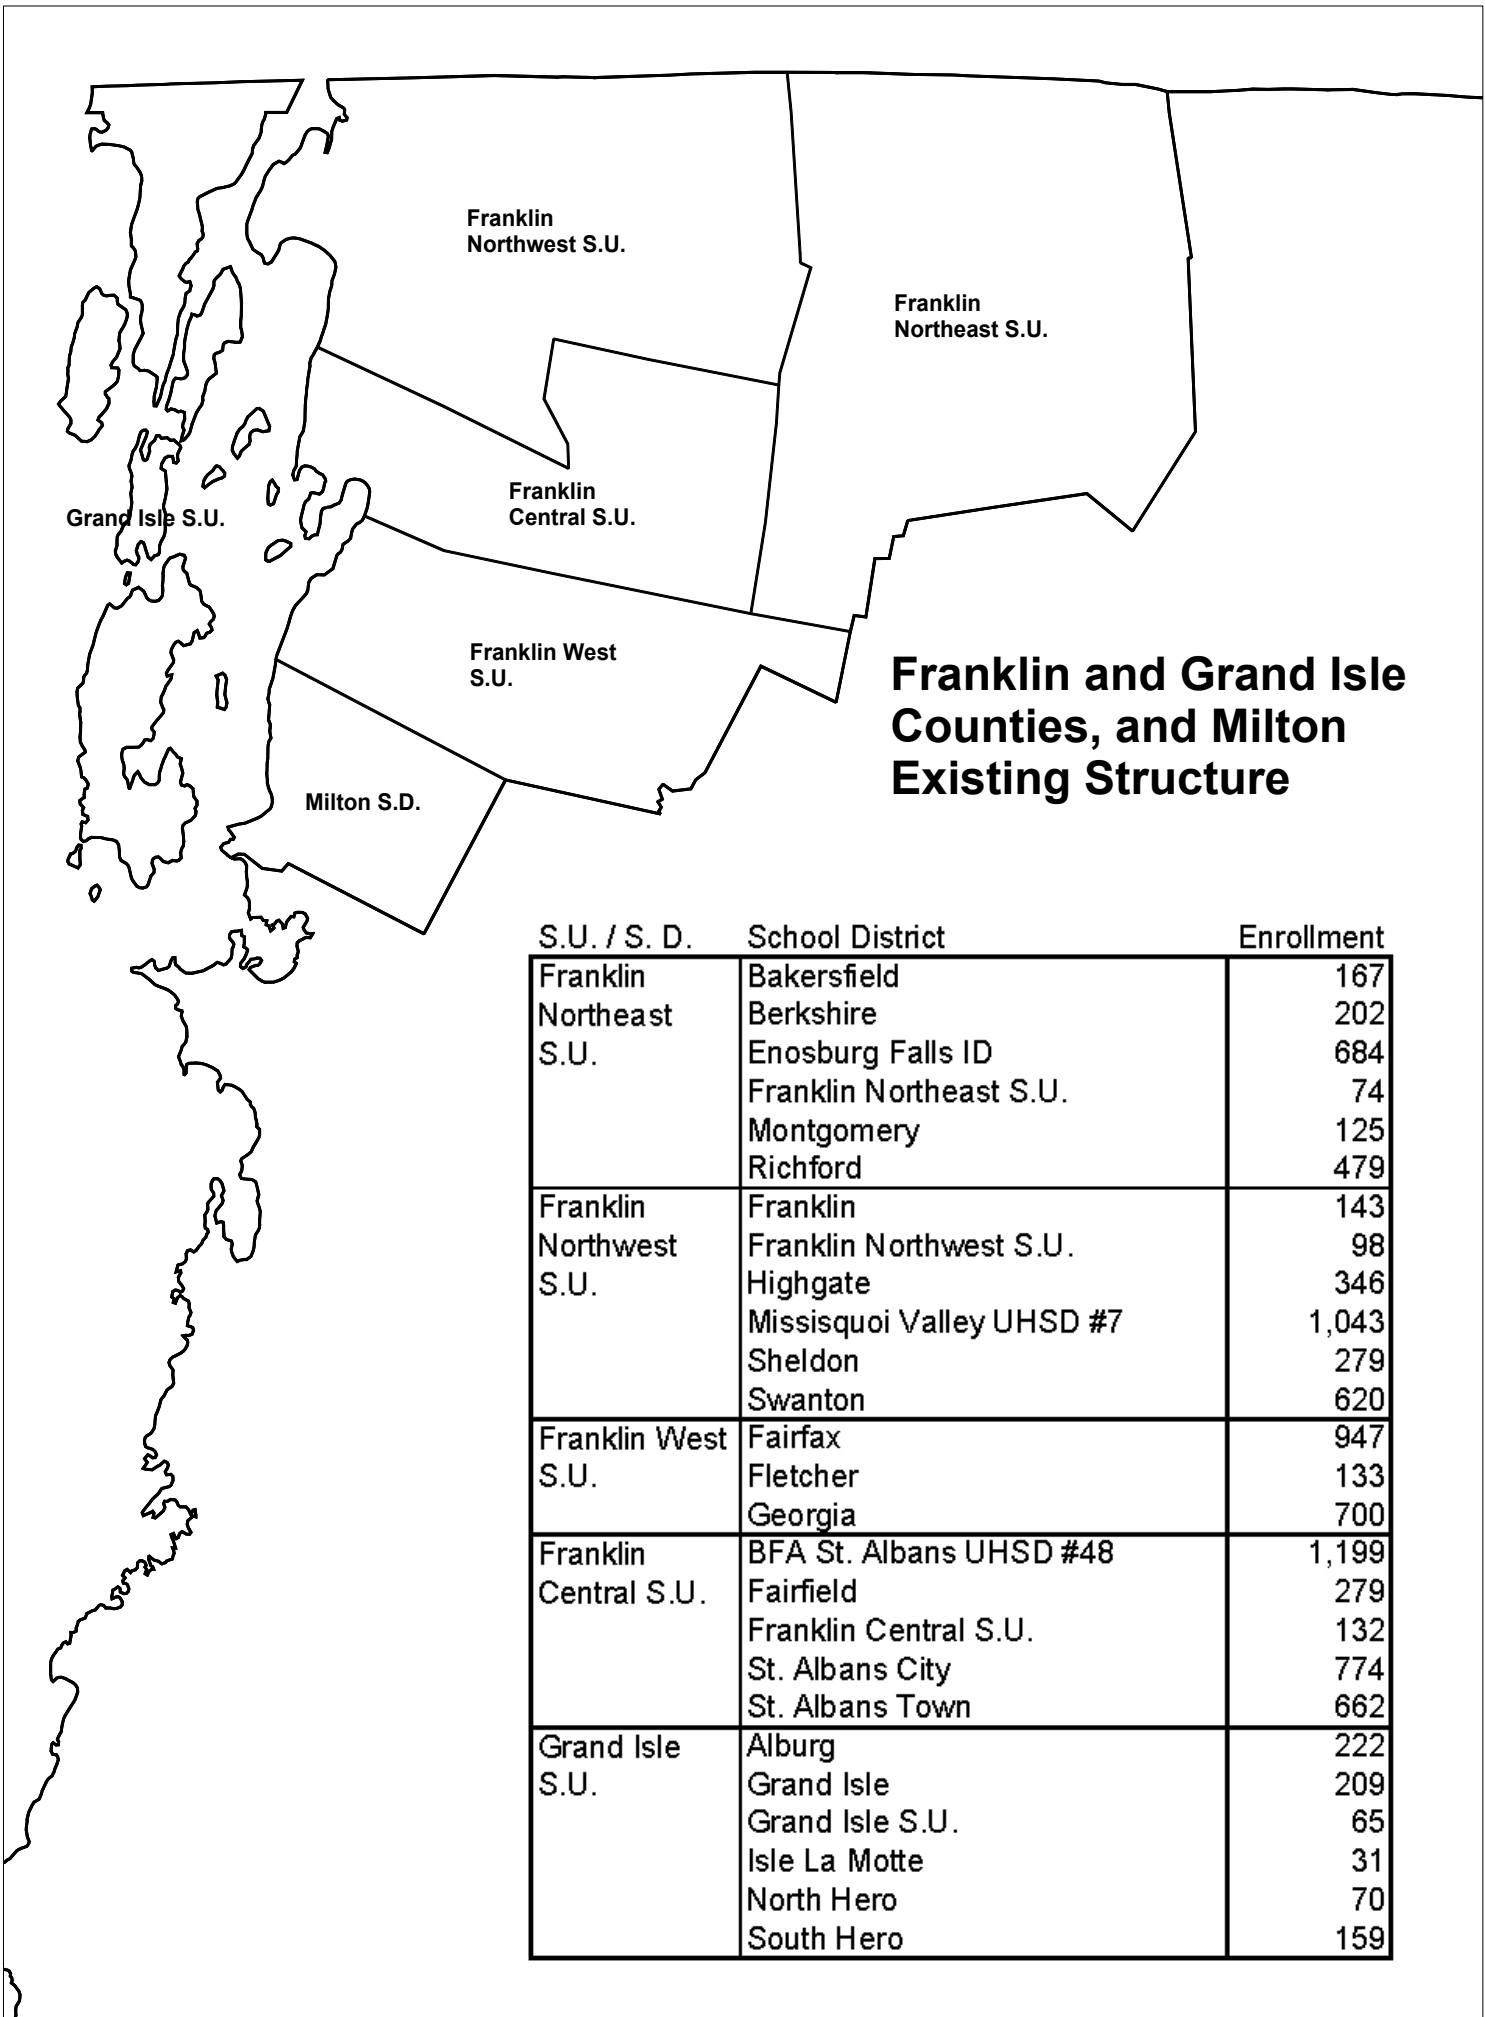

Franklin and Grand Isle Counties, and Milton Existing Structure

S.U. / S. D.	School District	Enrollment
Franklin Northeast S.U.	Bakersfield	167
	Berkshire	202
	Enosburg Falls ID	684
	Franklin Northeast S.U.	74
	Montgomery	125
	Richford	479
Franklin Northwest S.U.	Franklin	143
	Franklin Northwest S.U.	98
	Highgate	346
	Missisquoi Valley UHSD #7	1,043
	Sheldon	279
	Swanton	620
Franklin West S.U.	Fairfax	947
	Fletcher	133
	Georgia	700
Franklin Central S.U.	BFA St. Albans UHSD #48	1,199
	Fairfield	279
	Franklin Central S.U.	132
	St. Albans City	774
	St. Albans Town	662
Grand Isle S.U.	Alburg	222
	Grand Isle	209
	Grand Isle S.U.	65
	Isle La Motte	31
	North Hero	70
	South Hero	159