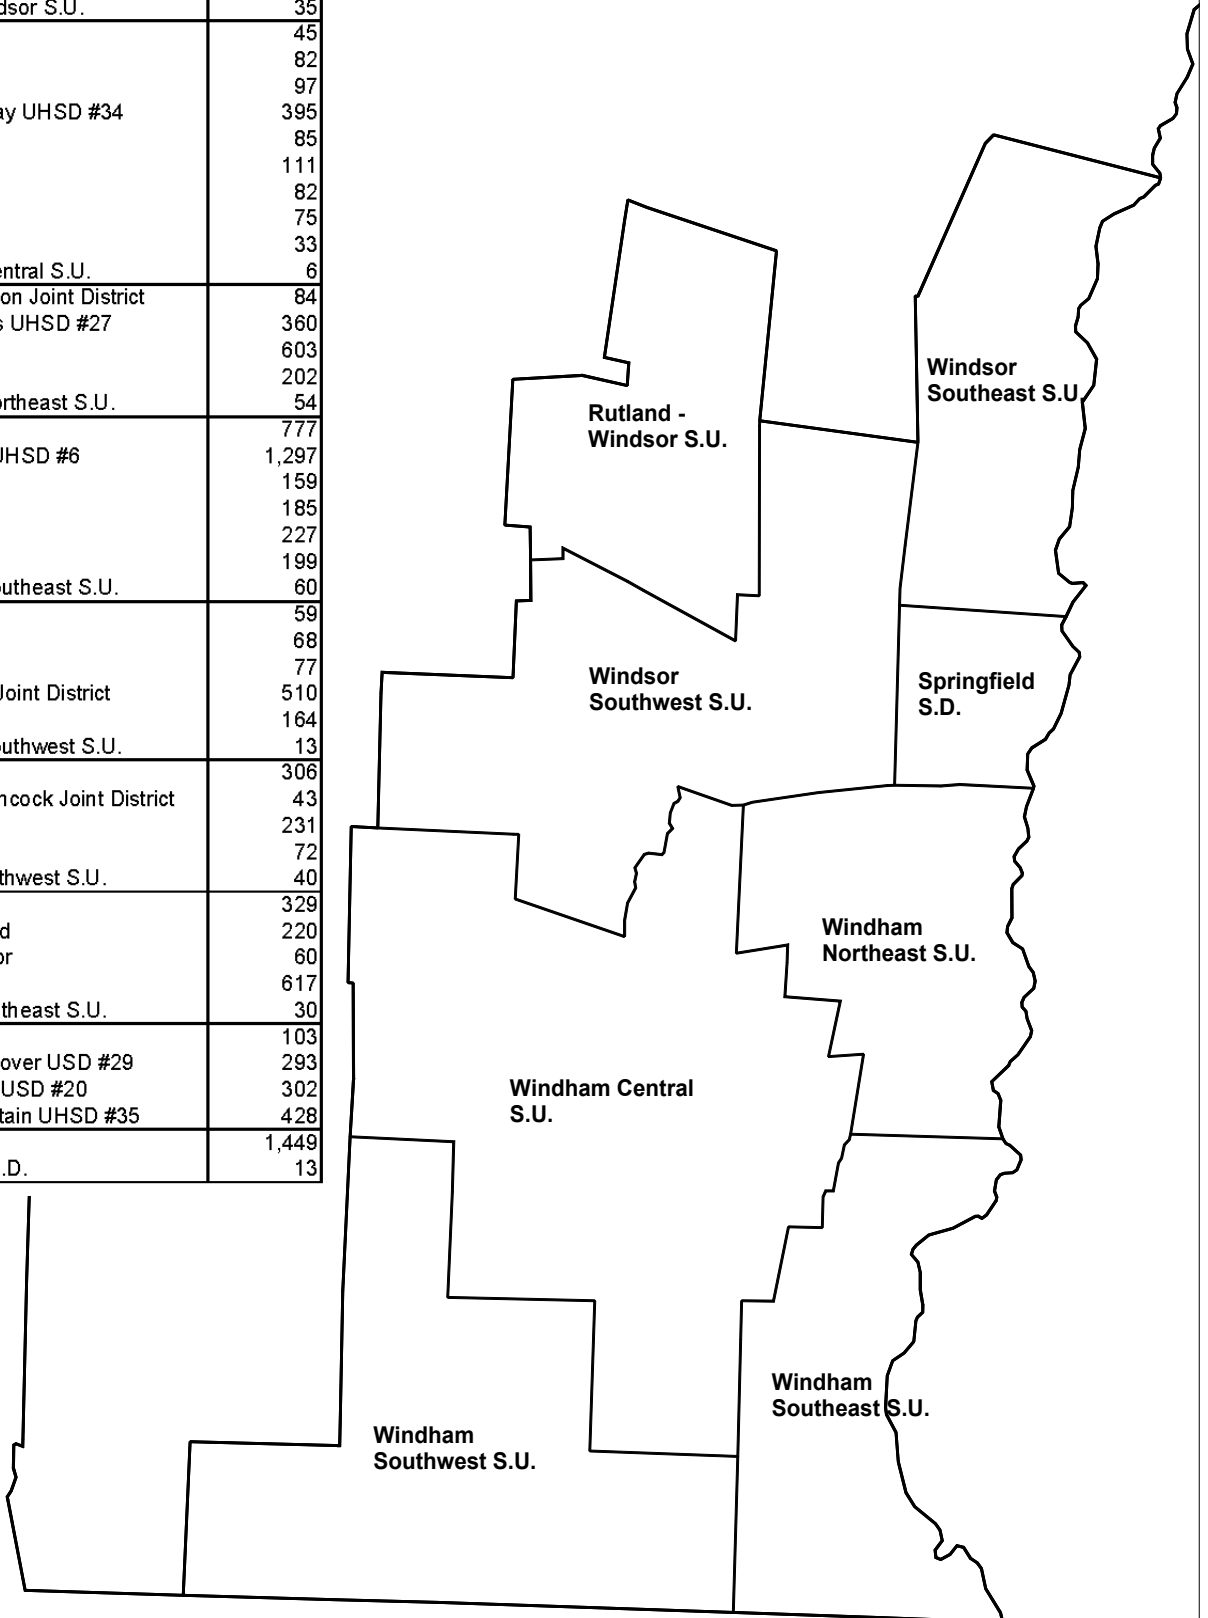

Southeast Region Existing Structure

S.U. / S. D.	School District	Enrollment
Rutland Windsor S.U.	Black River USD #39	235
	Ludlow	119
	Mt. Holly	102
	Plymouth	25
	Rutland Windsor S.U.	35
Windham Central S.U.	Brookline	45
	Dover	82
	Jamaica	97
	Leland & Gray UHSD #34	395
	Marlboro	85
	Newfane	111
	Townshend	82
	Wardsboro	75
	Windham	33
	Windham Central S.U.	6
Windham Northeast S.U.	Athens/Grafton Joint District	84
	Bellows Falls UHSD #27	360
	Rockingham	603
	Westminster	202
Windham Southeast S.U.	Windham Northeast S.U.	54
	Brattleboro	777
	Brattleboro UHSD #6	1,297
	Dummerston	159
	Guilford	185
	Putney	227
	Vernon	199
Windham Southeast S.U.	60	
Windham Southwest S.U.	Halifax	59
	Readsboro	68
	Stamford	77
	Twin Valley Joint District	510
	Wilmington	164
Windsor Northwest S.U.	Windham Southwest S.U.	13
	Bethel	306
	Granville/Hancock Joint District	43
	Rochester	231
Windsor Southeast S.U.	Stockbridge	72
	Windsor Northwest S.U.	40
	Hartland	329
	Weathersfield	220
Windsor Southwest S.U.	West Windsor	60
	Windsor	617
	Windsor Southeast S.U.	30
	Cavendish	103
Springfield	Chester-Andover USD #29	293
	Flood Brook USD #20	302
	Green Mountain UHSD #35	428
Springfield S.D.	Springfield	1,449
	Springfield S.D.	13