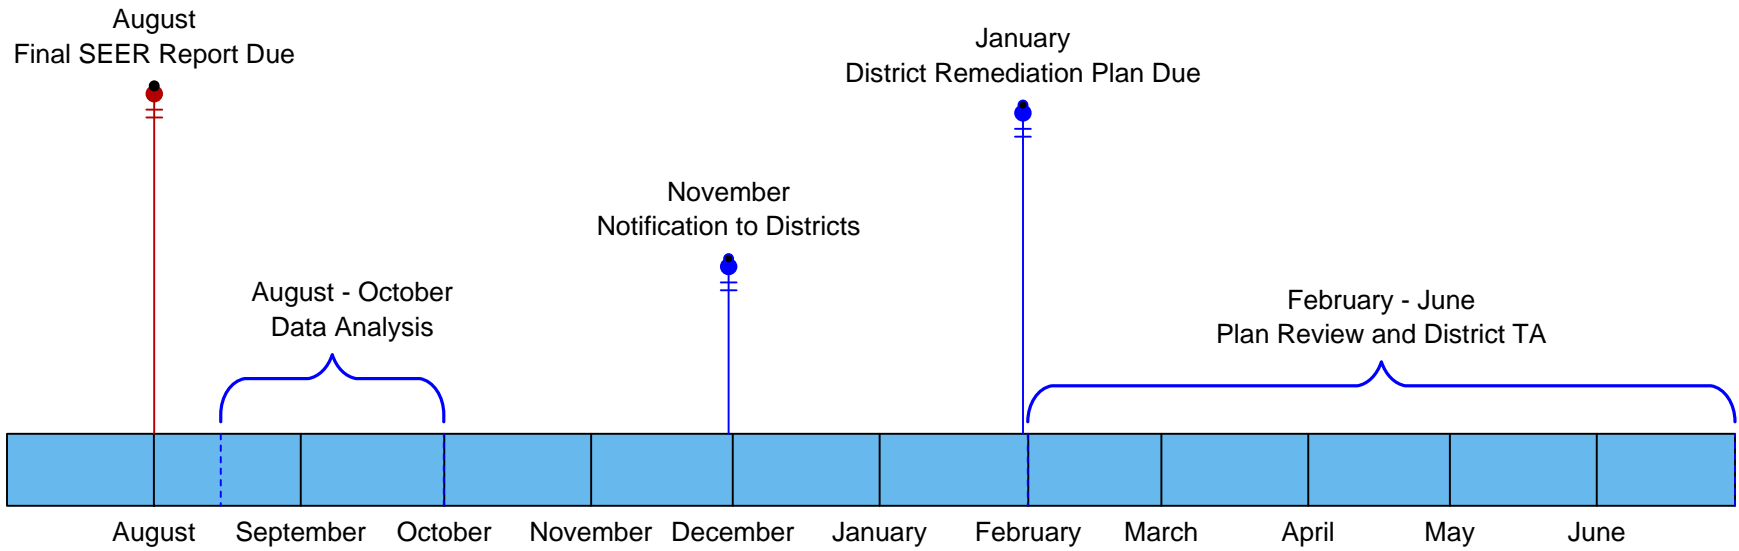

Vermont Department of Education
Special Education High Spending District Timeline

Red Lines: prior school year.
Blue Lines: current year.