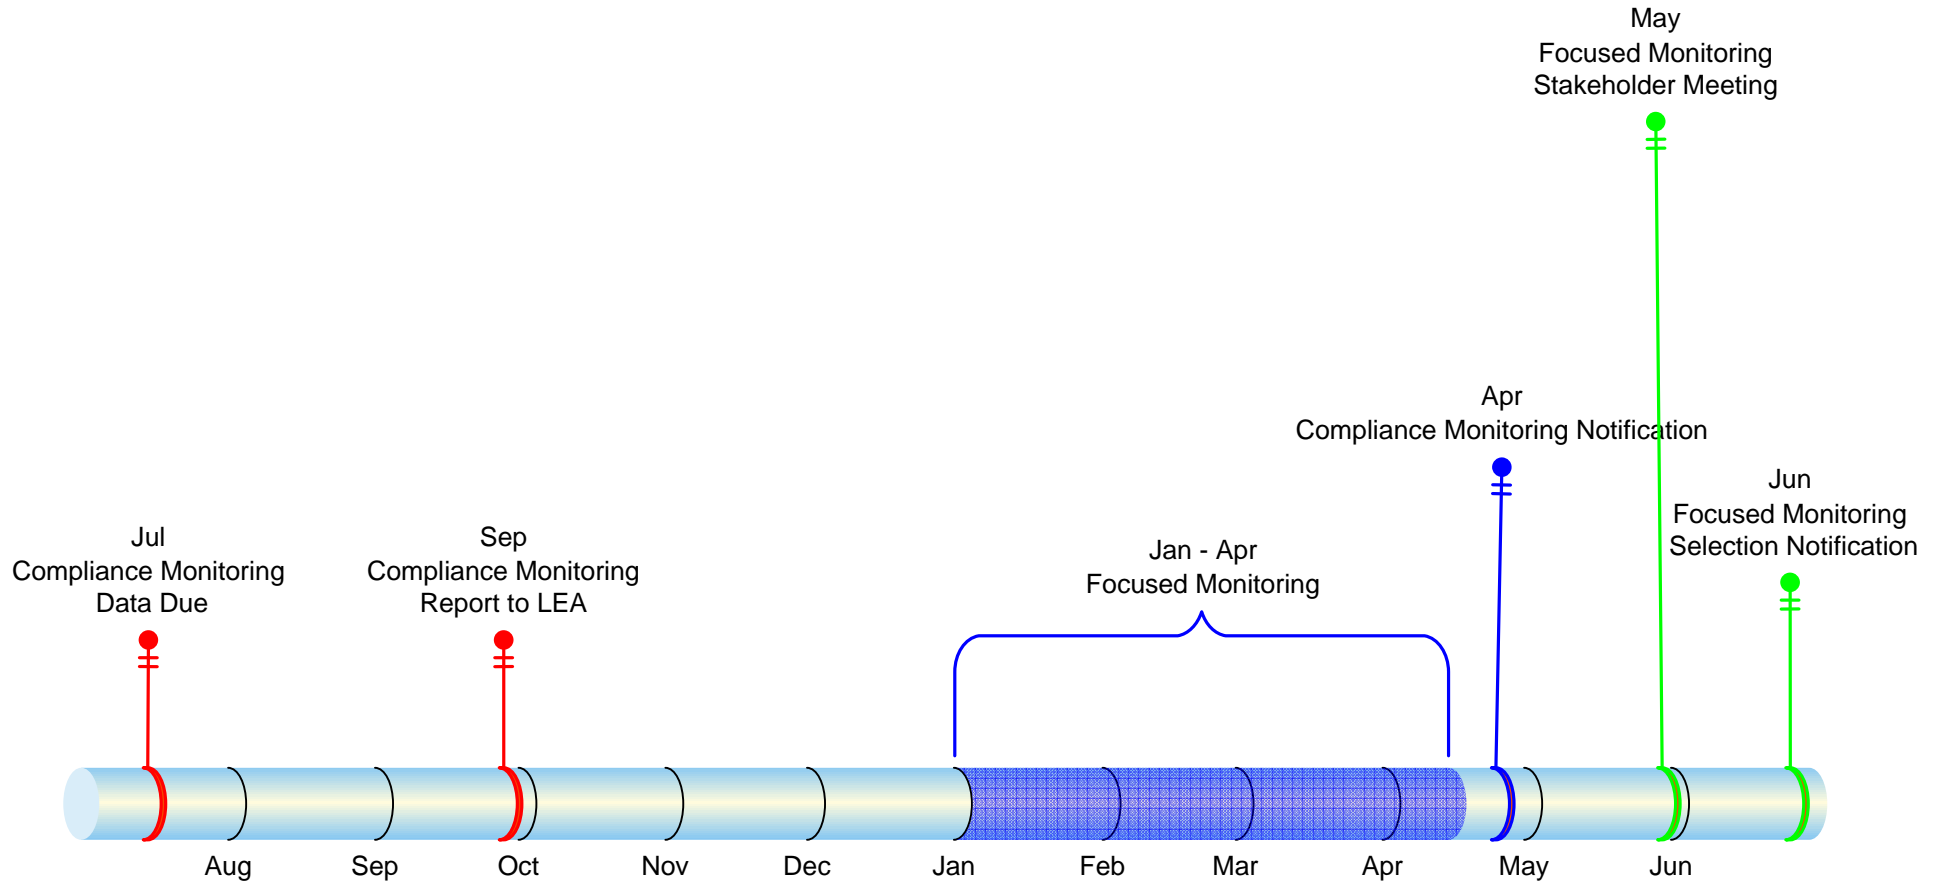

Vermont Department of Education Monitoring Timeline

Red Lines: prior school year.
Blue Lines: current year.
Green Lines: next school year.