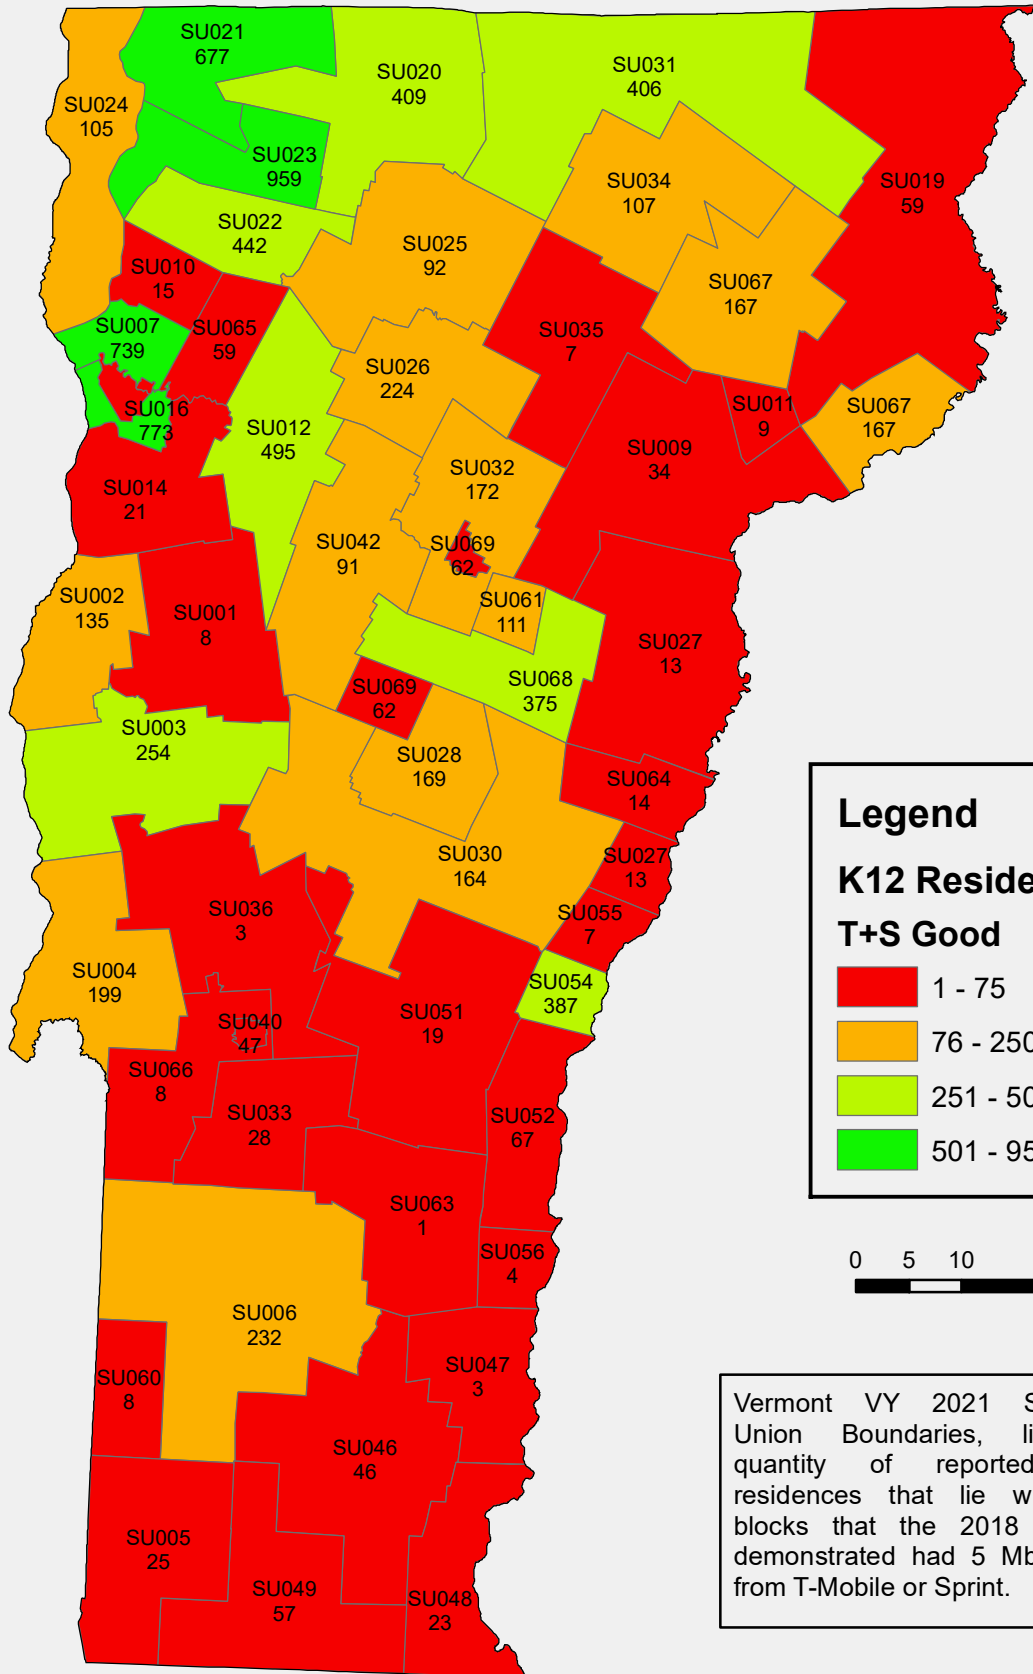

# Mobile Wireless in Vermont T-Mobile 4G-LTE Data Coverage

Department of Public Service

October 27, 2020

**Legend**

**K12 Residences**

**T+S Good**

- 1 - 75
- 76 - 250
- 251 - 500
- 501 - 959

Vermont VY 2021 Supervisory Union Boundaries, listing the quantity of reported student residences that lie within 1-km blocks that the 2018 drive test demonstrated had 5 Mbps service from T-Mobile or Sprint.